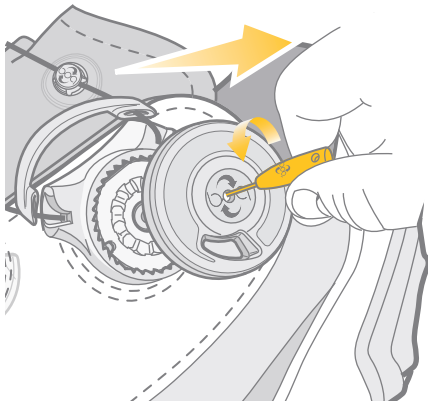

||| CONTACT INFORMATION
phone: 1.888.755.5126
fax: 1.303.455.0575
email: Info@BoaTechnology.com

||| L4 PARTS KIT

||| BOATECHNOLOGY.COM

CONTENTS

1▶

2▶

3▶

4▶